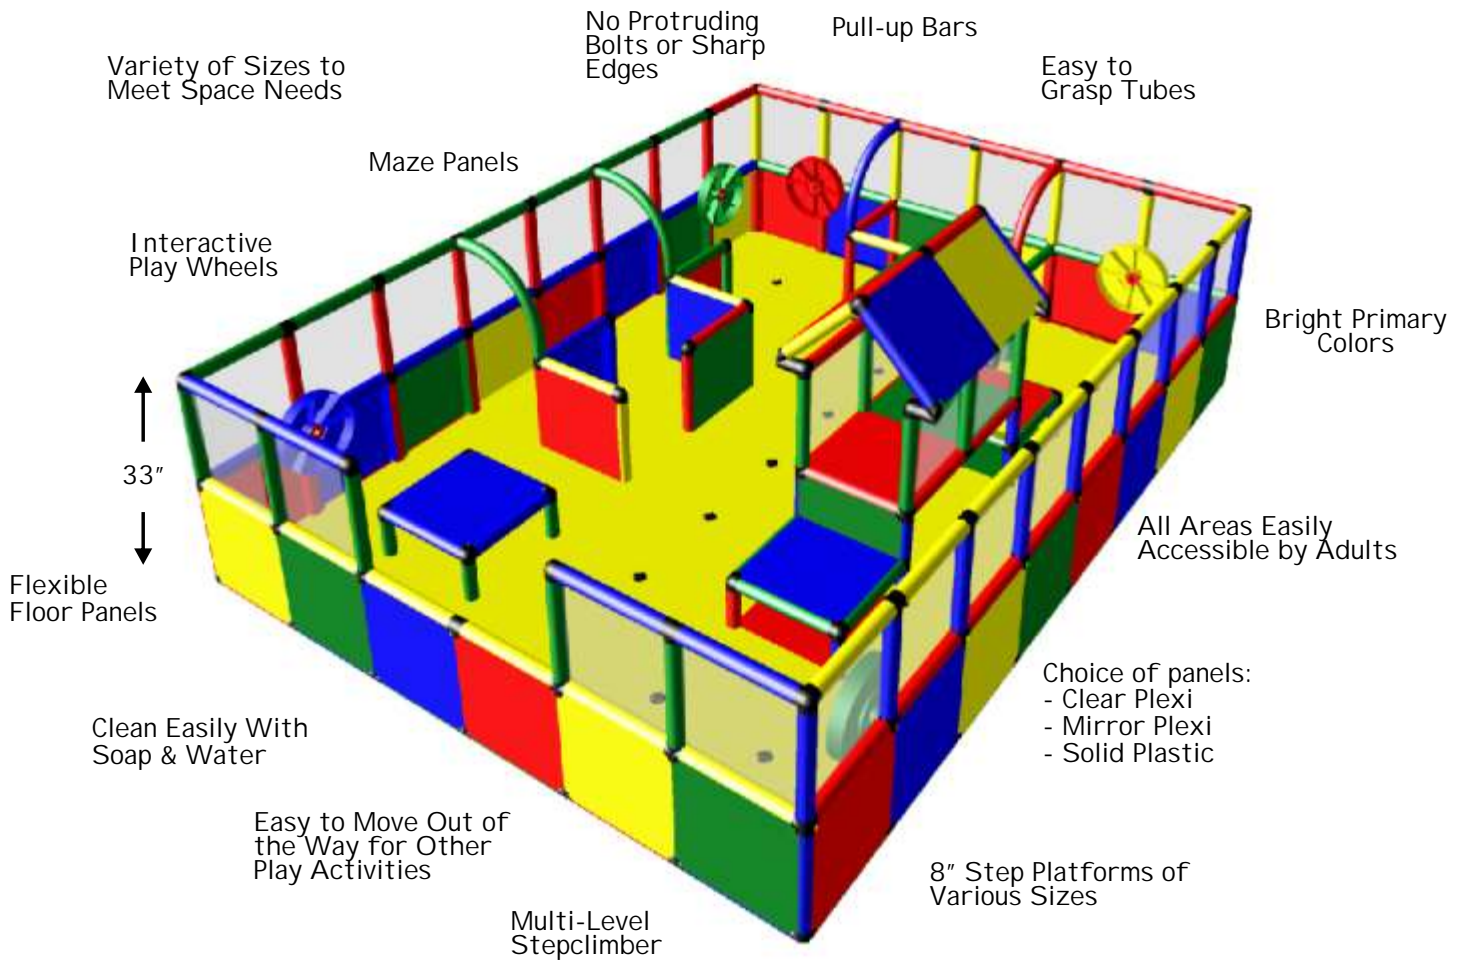

PHUNZONE

TOT CORRAL BENEFITS

Phunzone Tot Corrals offer an excellent and safe play area for all youngsters going through the crawling and early steps stages of development. Corrals are available in a variety of sizes and features. Recommended for ages 6-18 months

Facilitates Developmental Skills

- * Inspires children's curiosity to move and explore
- * Promotes awareness of people, places and things

- * Provides opportunities for social and emotional growth
- * Encourages communication with others