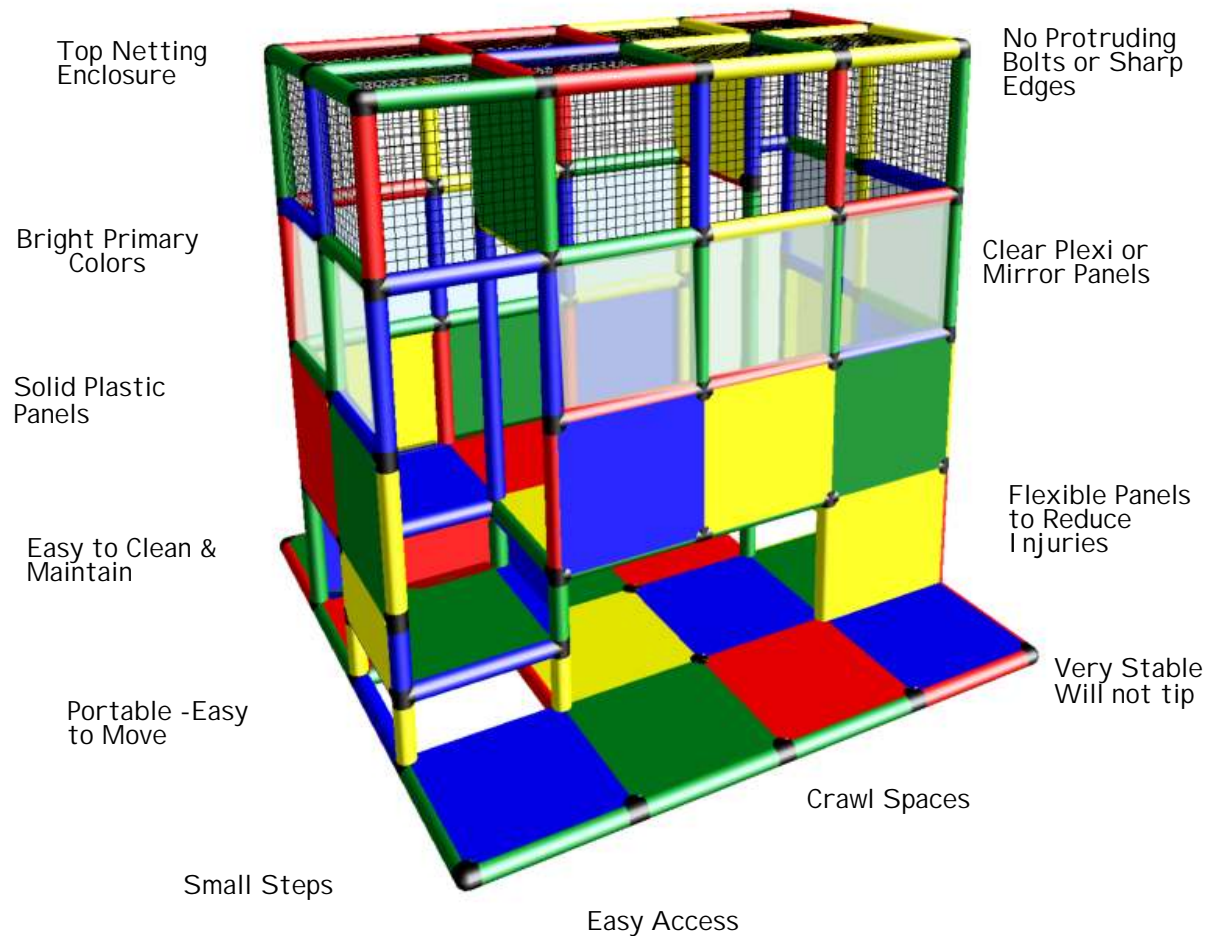

PHUNZONE

TODDLER PLAY STRUCTURE BENEFITS

Phunzone Toddler Indoor Play Structures offer an excellent and safe play area for toddlers at all stages of development. Play Structures are available in a variety of sizes and features