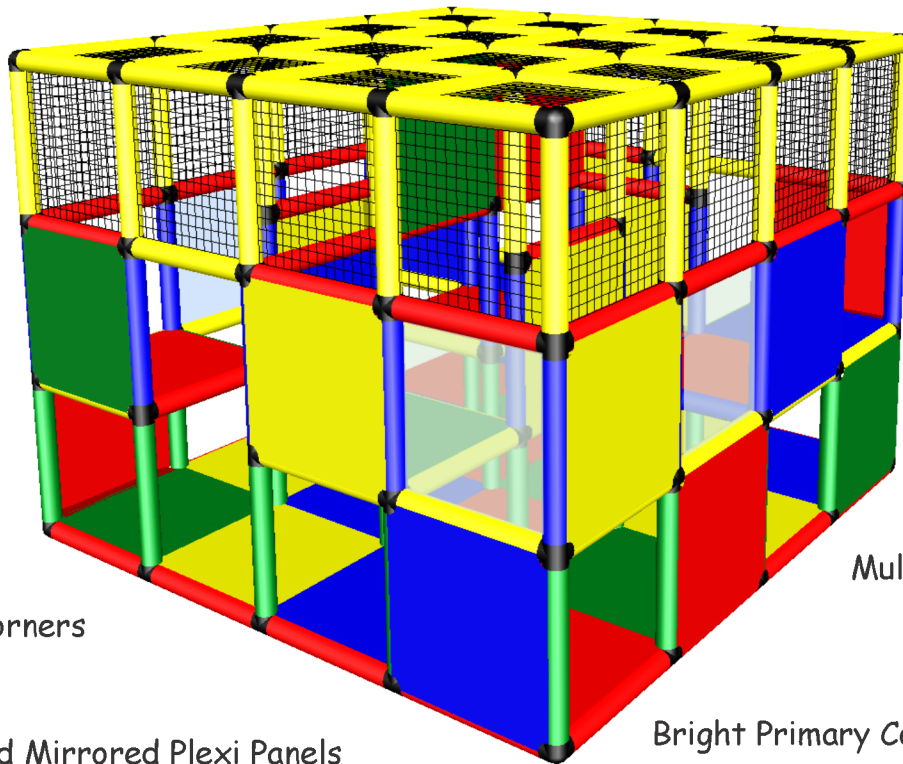

PHUNZONE

Amazing Mazes

Challenging and Fun

3-Dimensional
Interior design

Top Netting to
Keep Kids Inside

Easy to Navigate

Fully Portable

Easy to Clean
and Maintain

No Sharp Corners

Multiple Exits

Clear and Mirrored Plexi Panels

Bright Primary Colors

Easy Access For Supervisors

Age Appropriate 2-5 Years

Customizable Sizes to Meet Different Space Needs

Copyright PhunZone